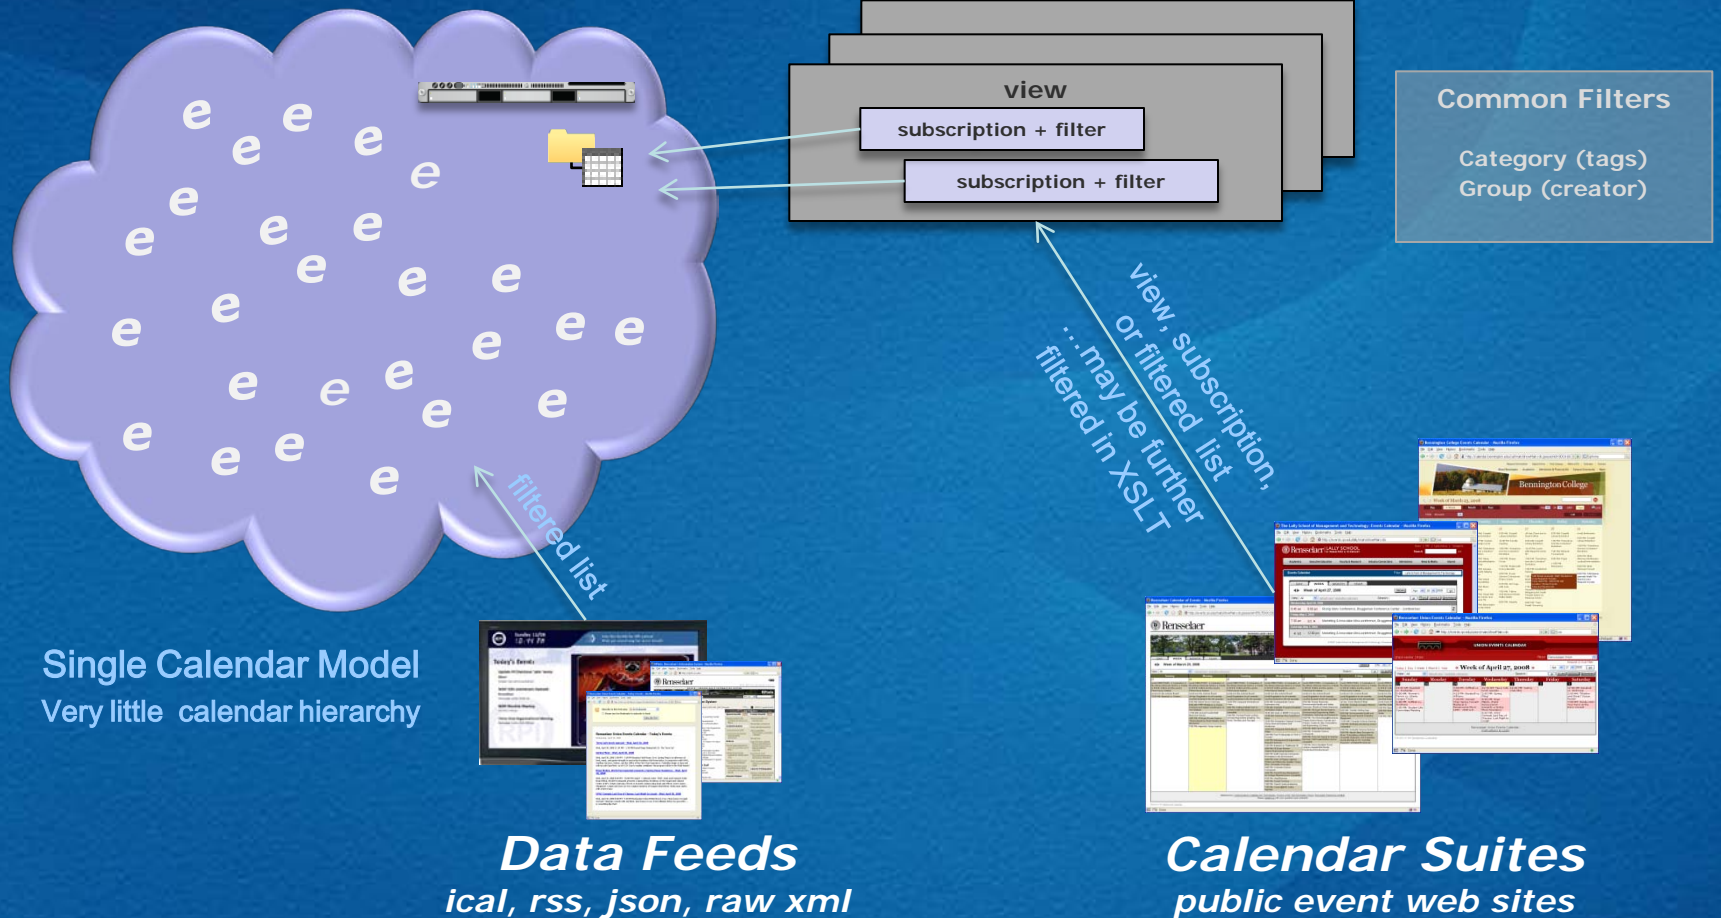

Áreas Temáticas: DirectSub

DSub - didn't click the concert TA

Bedework Event Pool

Public Events: Getting Data Out

Public Events

Single Calendar Model
Very little calendar hierarchy

Data Feeds
ical, rss, json, raw xml

Calendar Suites
public event web sites

Bedework Event Pool

Public Events: Getting Data In

Public Events

Public Events Administration

Public Events Submission

hidden calendar

approval