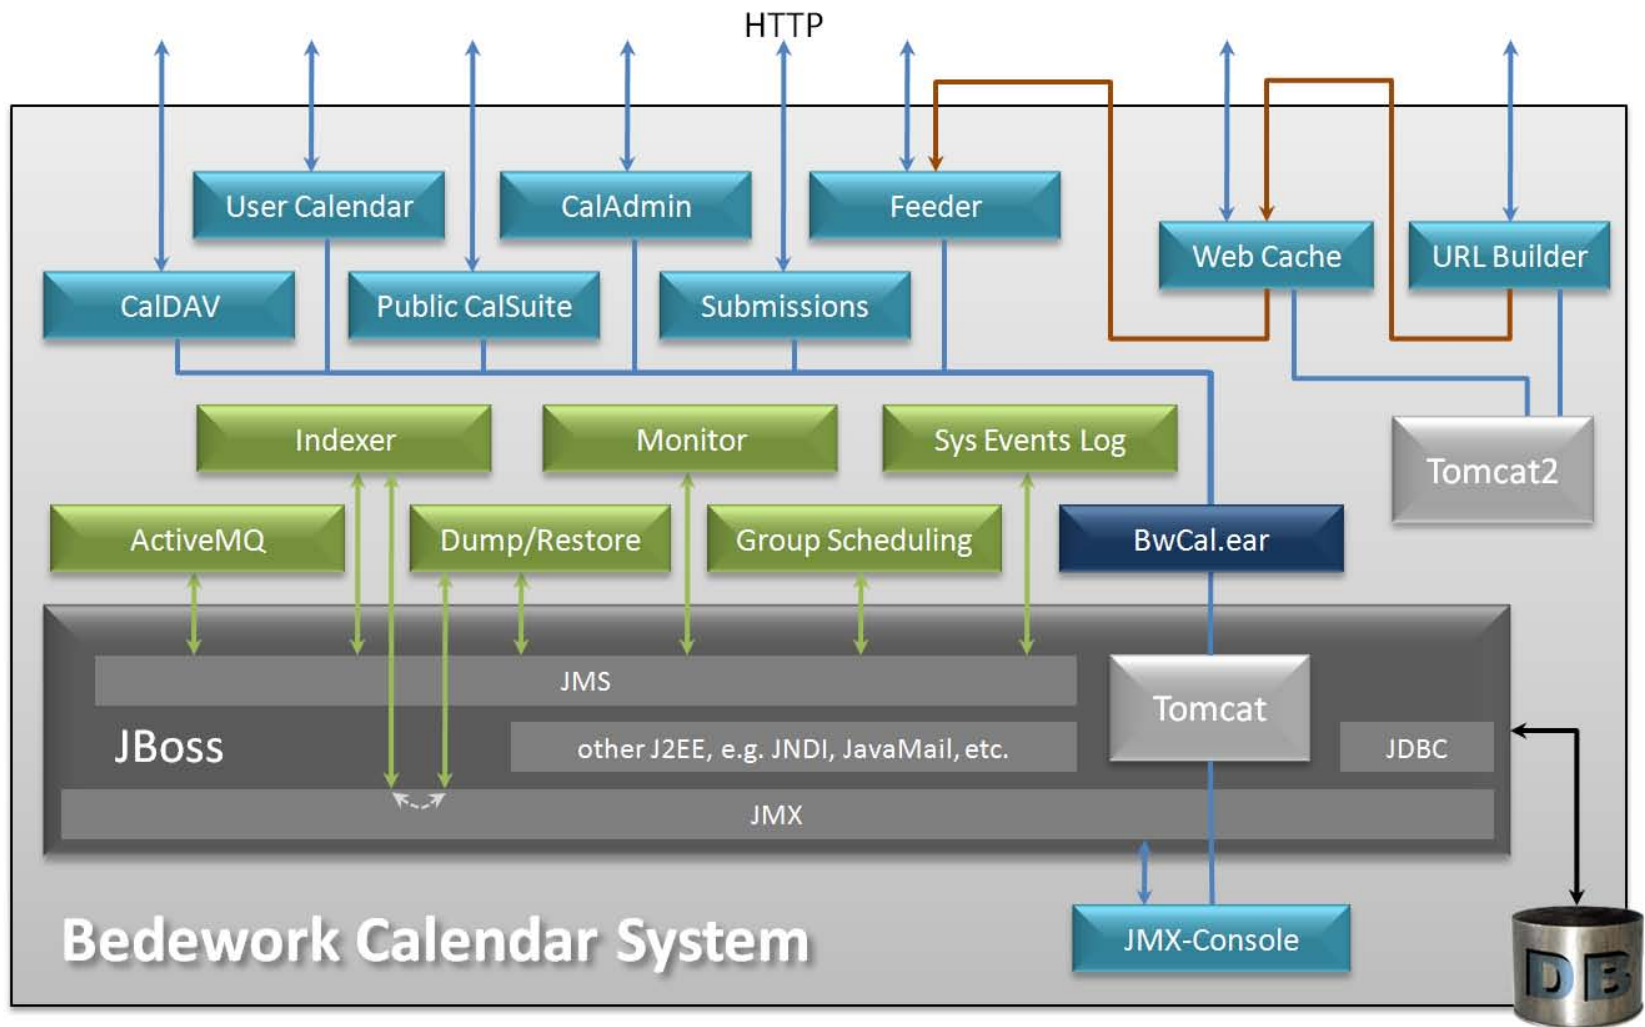

CalConnect Members

Carnegie Mellon

Dartmouth

eventful

Bedework Vision

- **Enlightened self interest**
 - Deliver value locally – but develop for global community
 - Make Bedework attractive enough to other universities that they adopt the software and contribute to its development.
- **Make Bedework the leading open source Java-based calendar in higher education**
 - Continue to grow the user community
 - Continue to grow the contributor community
- **Standards compliance** is key to Bedework's success, present and future

Bedework the Product

New in Bedework 3.6

- **Public Calendaring:**
 - New default public theme
 - Feed builder and web caching
 - Improved, refactored theming
- **Stronger internationalization**
- **Improved CalDAV performance**
- **Core Bedework packaged in JBoss**
- **System notifications over JMS**
- **Emphasis on ease of installation**