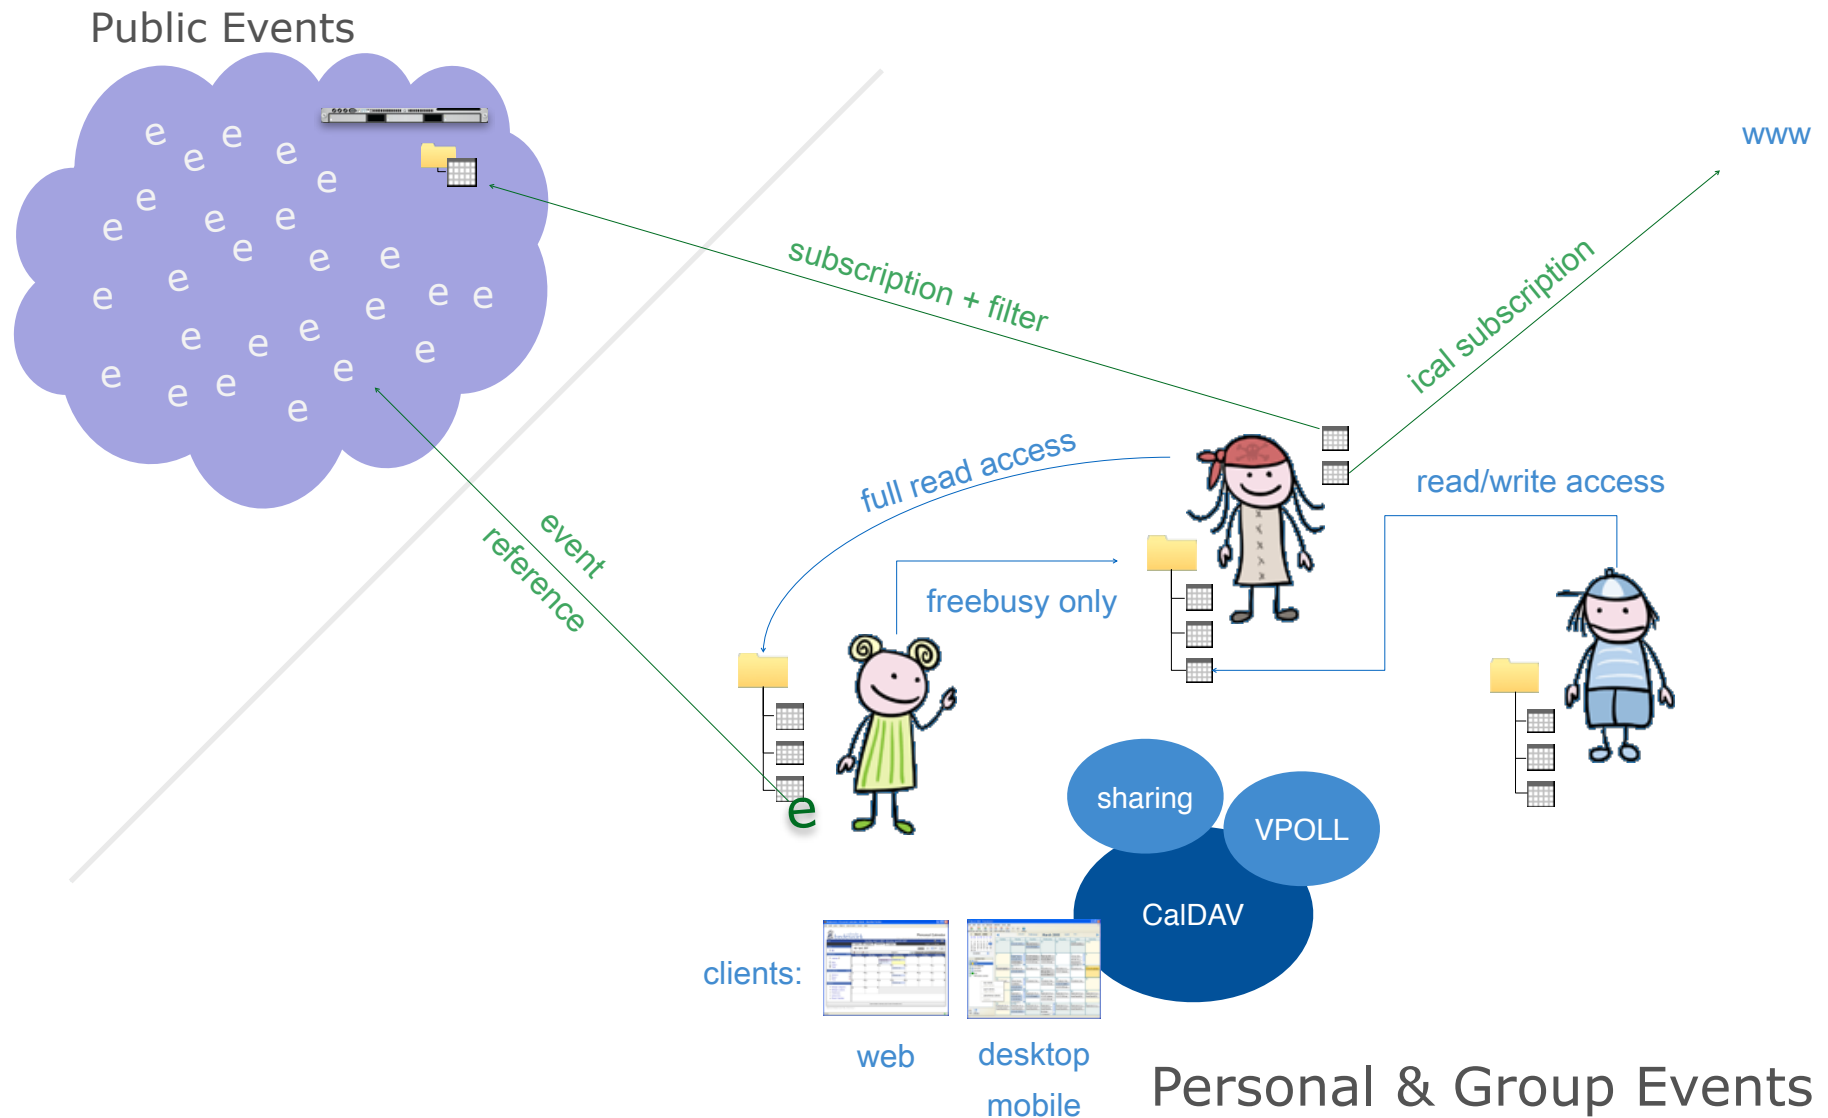

calendar bedework

Personal Calendaring

Bedework Personal Calendaring

Sunday, November 30, 2014 - Saturday, December 6, 2014

print RSS

DAY WEEK MONTH YEAR UPCOMING POLLS

logged in as **Johnsa** [logout](#)

◀▶ **Week of November 30, 2014**