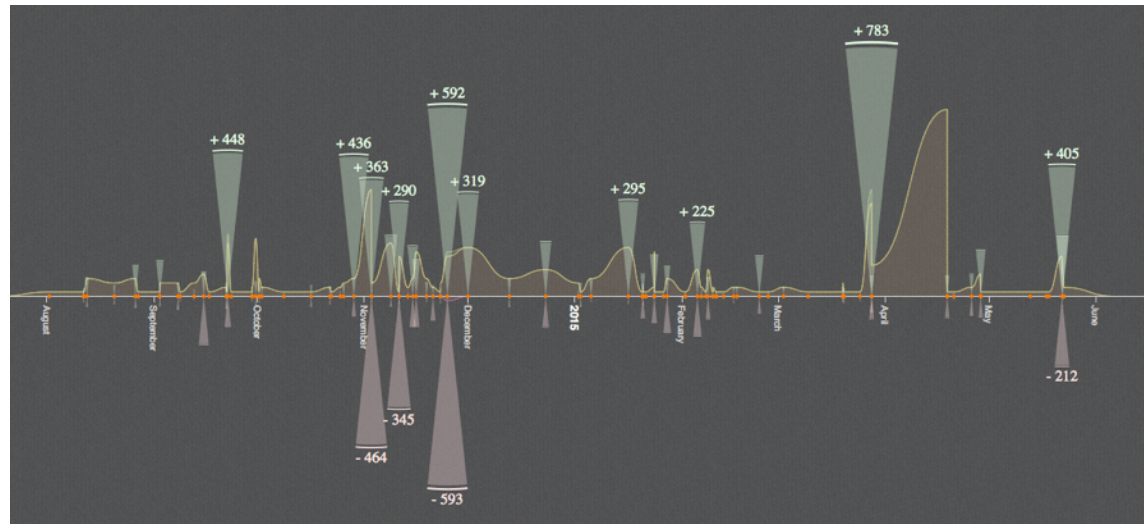

2011: 1648 commits

2010: 1673 commits

GitHub

Transitioning for BW 4.0

<https://github.com/Bedework>

24 repositories

6,881 commits over 3 years

Issue Tracking