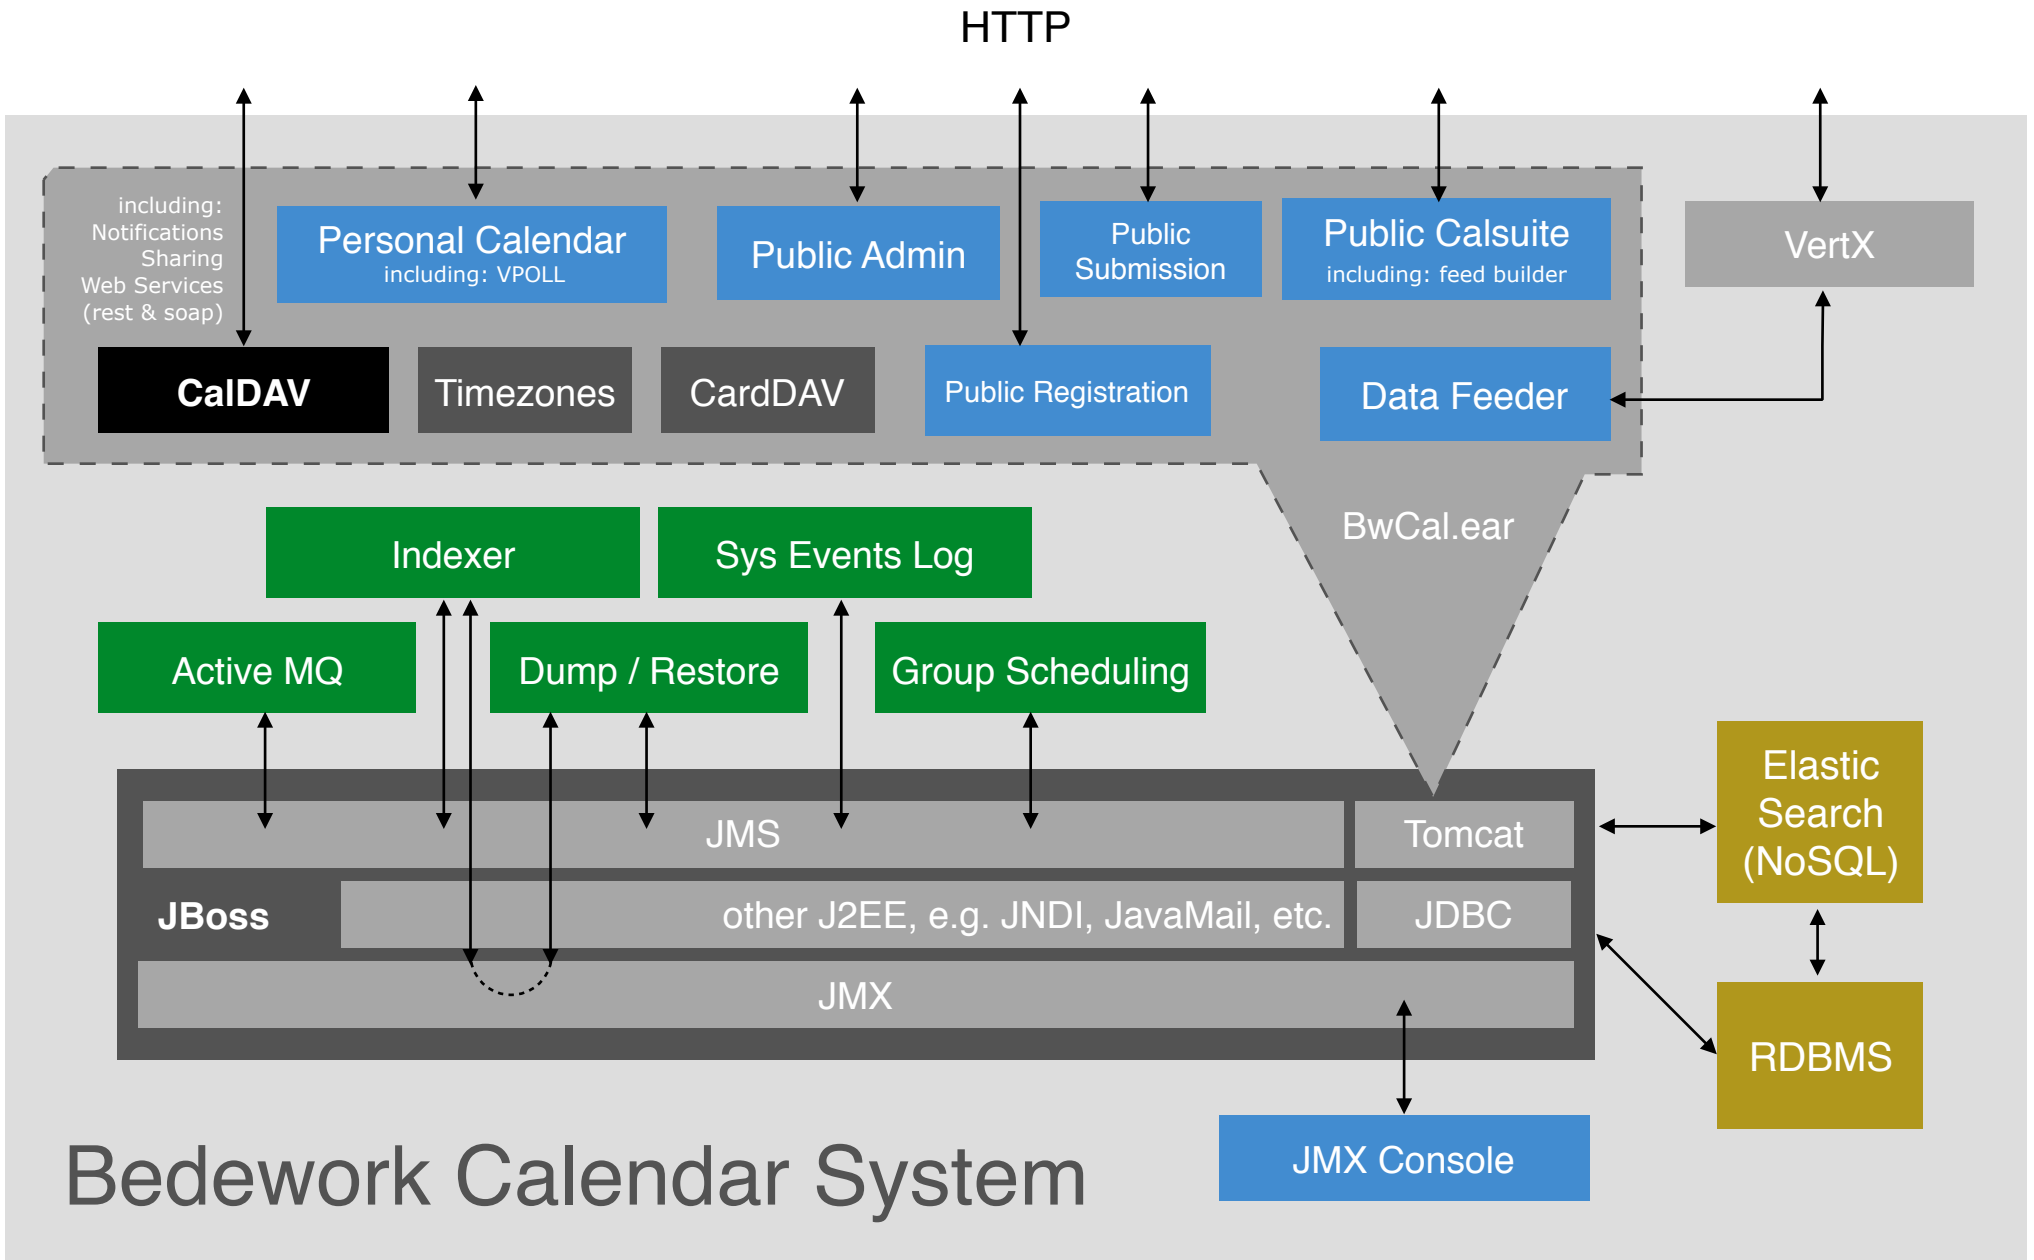

Significant Improvements to External Subscription Processing for Public Events System

synchronization,
category mapping,
location & contact processing

calendar
bedework

Bedework Architecture & Integrations

Bedework Architecture

Bedework Sometime

Scheduling Assistant

Scheduling Assistant is an enhancement for WiscCal that enables people to quickly create appointments with other campus.

Log in to Schedule an Appointment»