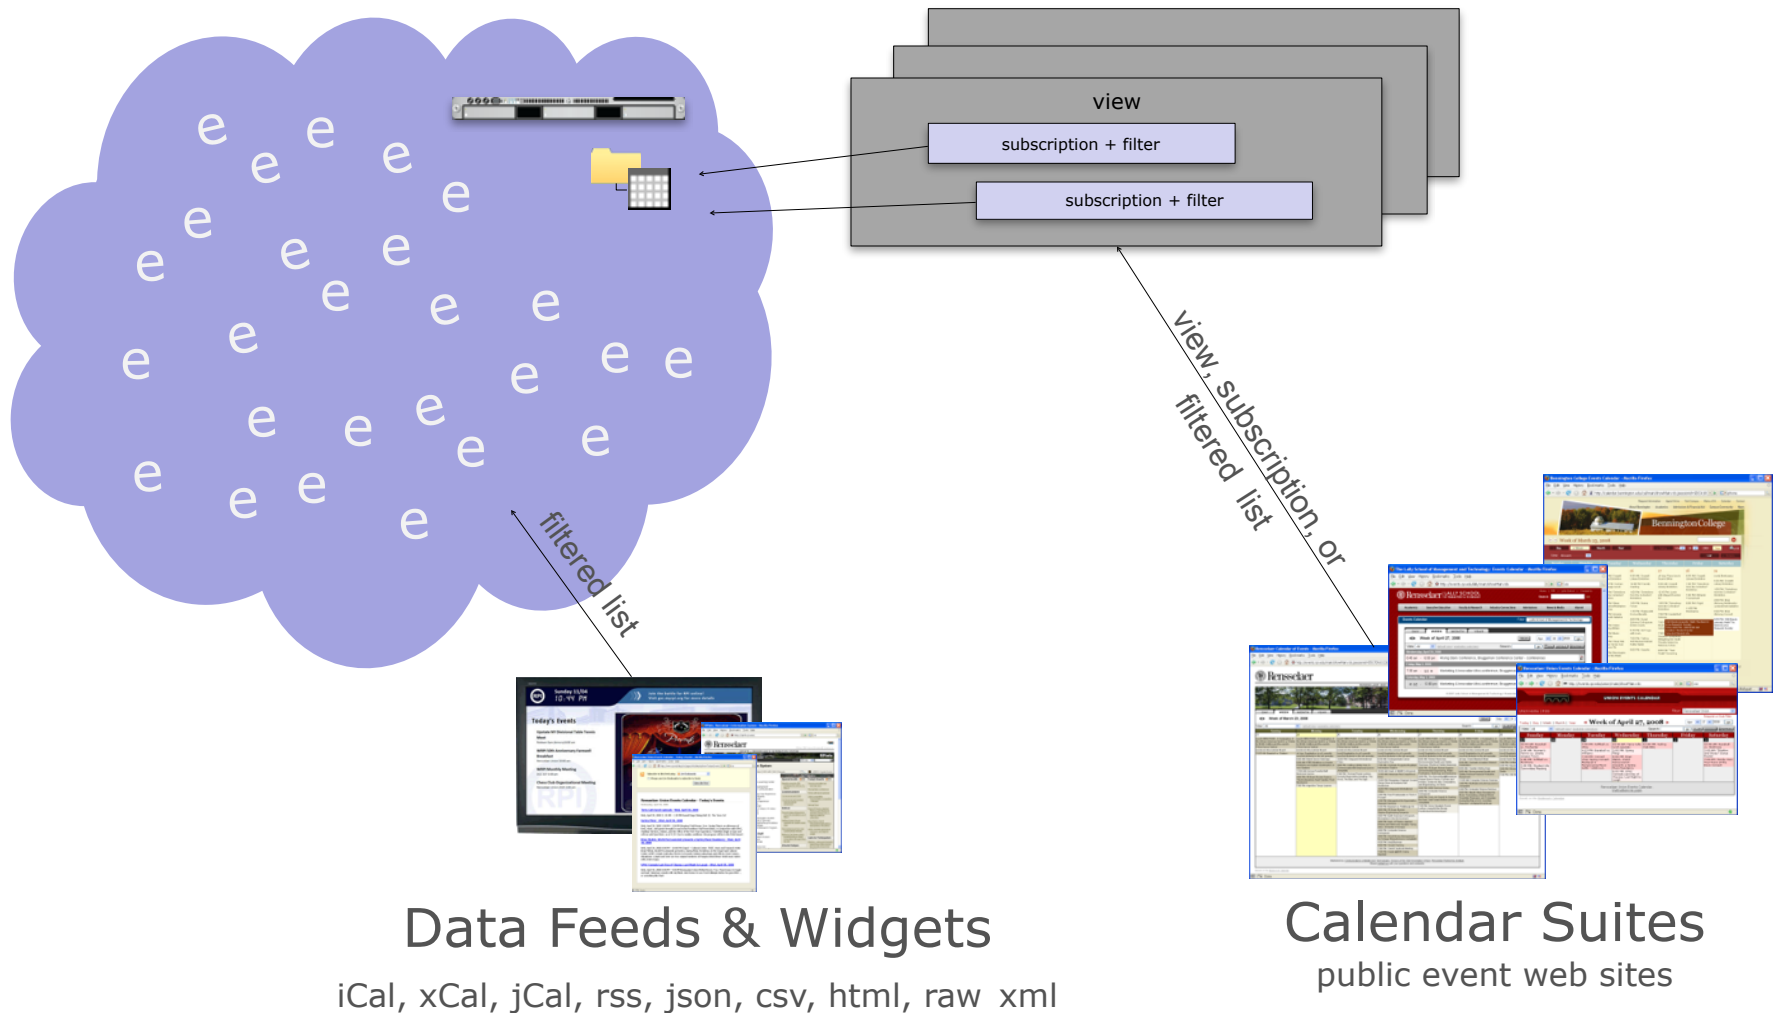

Bedework Event Pool

Public Events: Getting Data In

Public Events Administration

submissions
calendar

member of a
group

Public Events Submission

Bedework Event Pool

Public Events: Getting Data Out

Public Calendaring

Bedework is much more than a public events system - but its public events system is widely used.

Public Calendar Suites

The collage features several university public calendar interfaces: